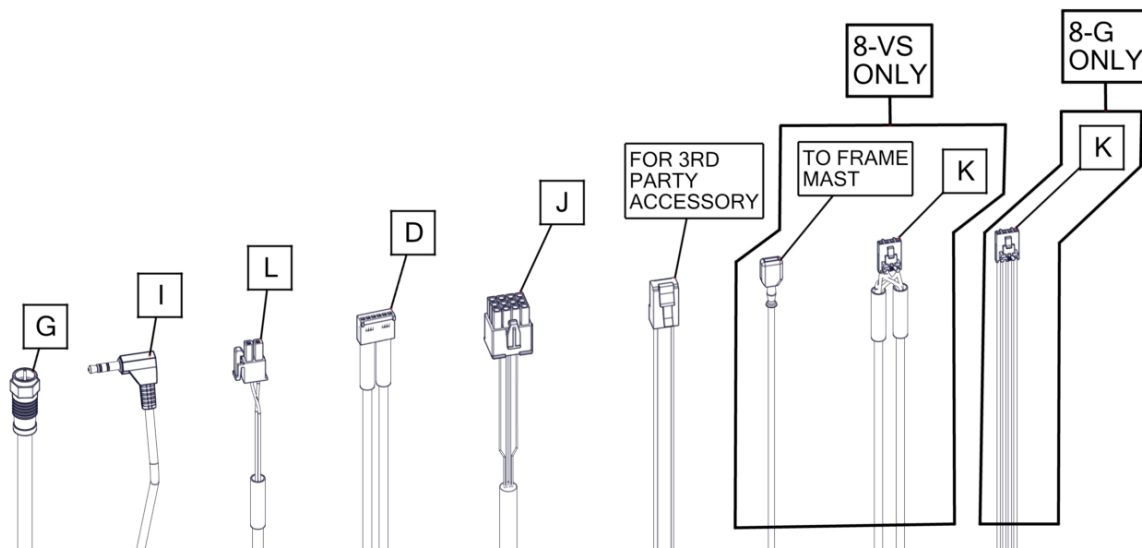

Install Instructions

Treadmill and BCFG Touchscreen Console Install Wiring

Applies to: 15" Embedded Consoles

BCFG 15" Embedded:

Touchscreen Wiring from Neck of Unit:

Corresponding Connections on Console:

Install Instructions

Tread 15" Embedded:

Touchscreen Wiring from Neck of Unit:

Corresponding Connections on Console: