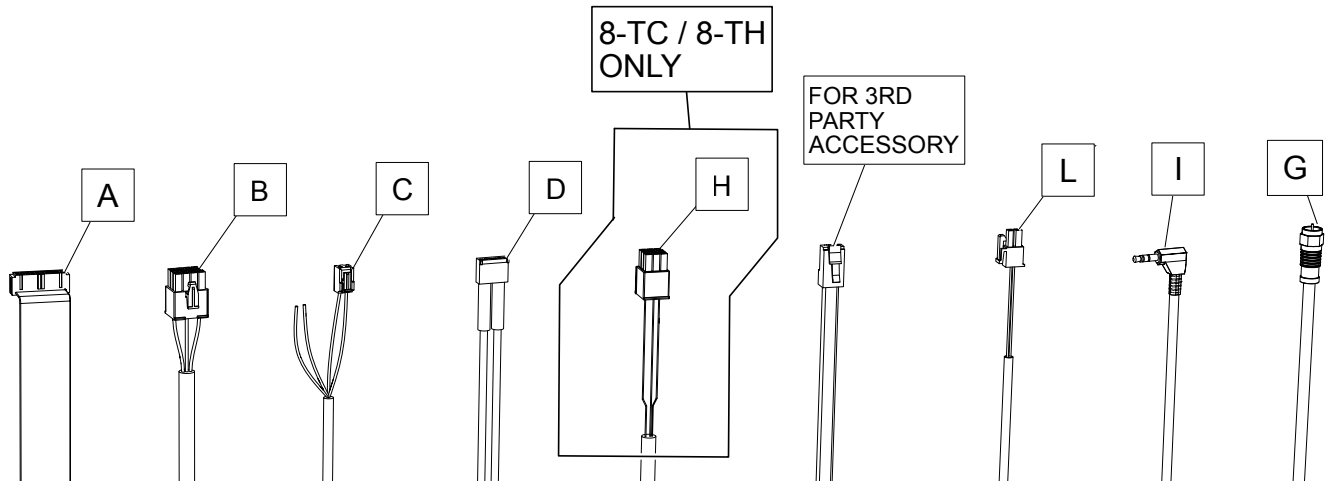

Install Instructions

Treadmill and BCFG Touchscreen Console Install Wiring

Applies to: 15" Embedded Consoles

BCFG 15" Embedded:

Touchscreen Wiring from Neck of Unit:

Corresponding Connections on Console:

Install Instructions

Tread 15" Embedded:

Touchscreen Wiring from Neck of Unit:

Corresponding Connections on Console: