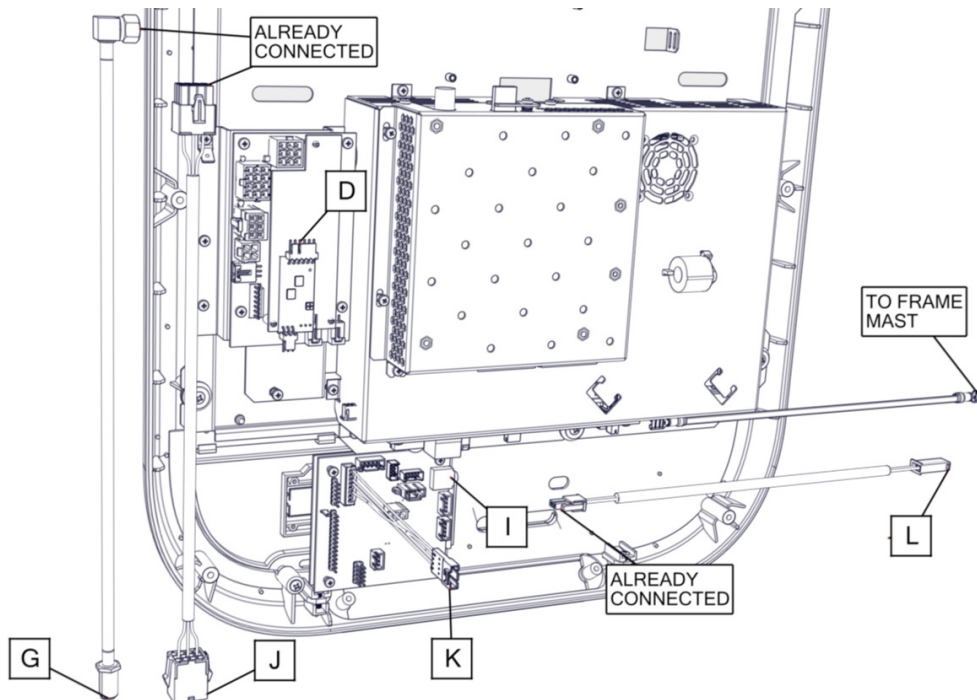

Install Instructions

Treadmill and BCFG Touchscreen Console Install Wiring

Applies to: 15" Embedded Consoles

BCFG 15" Embedded:

Touchscreen Wiring from Neck of Unit:

Corresponding Connections on Console:

Install Instructions

Tread 15" Embedded:

Touchscreen Wiring from Neck of Unit:

Corresponding Connections on Console: